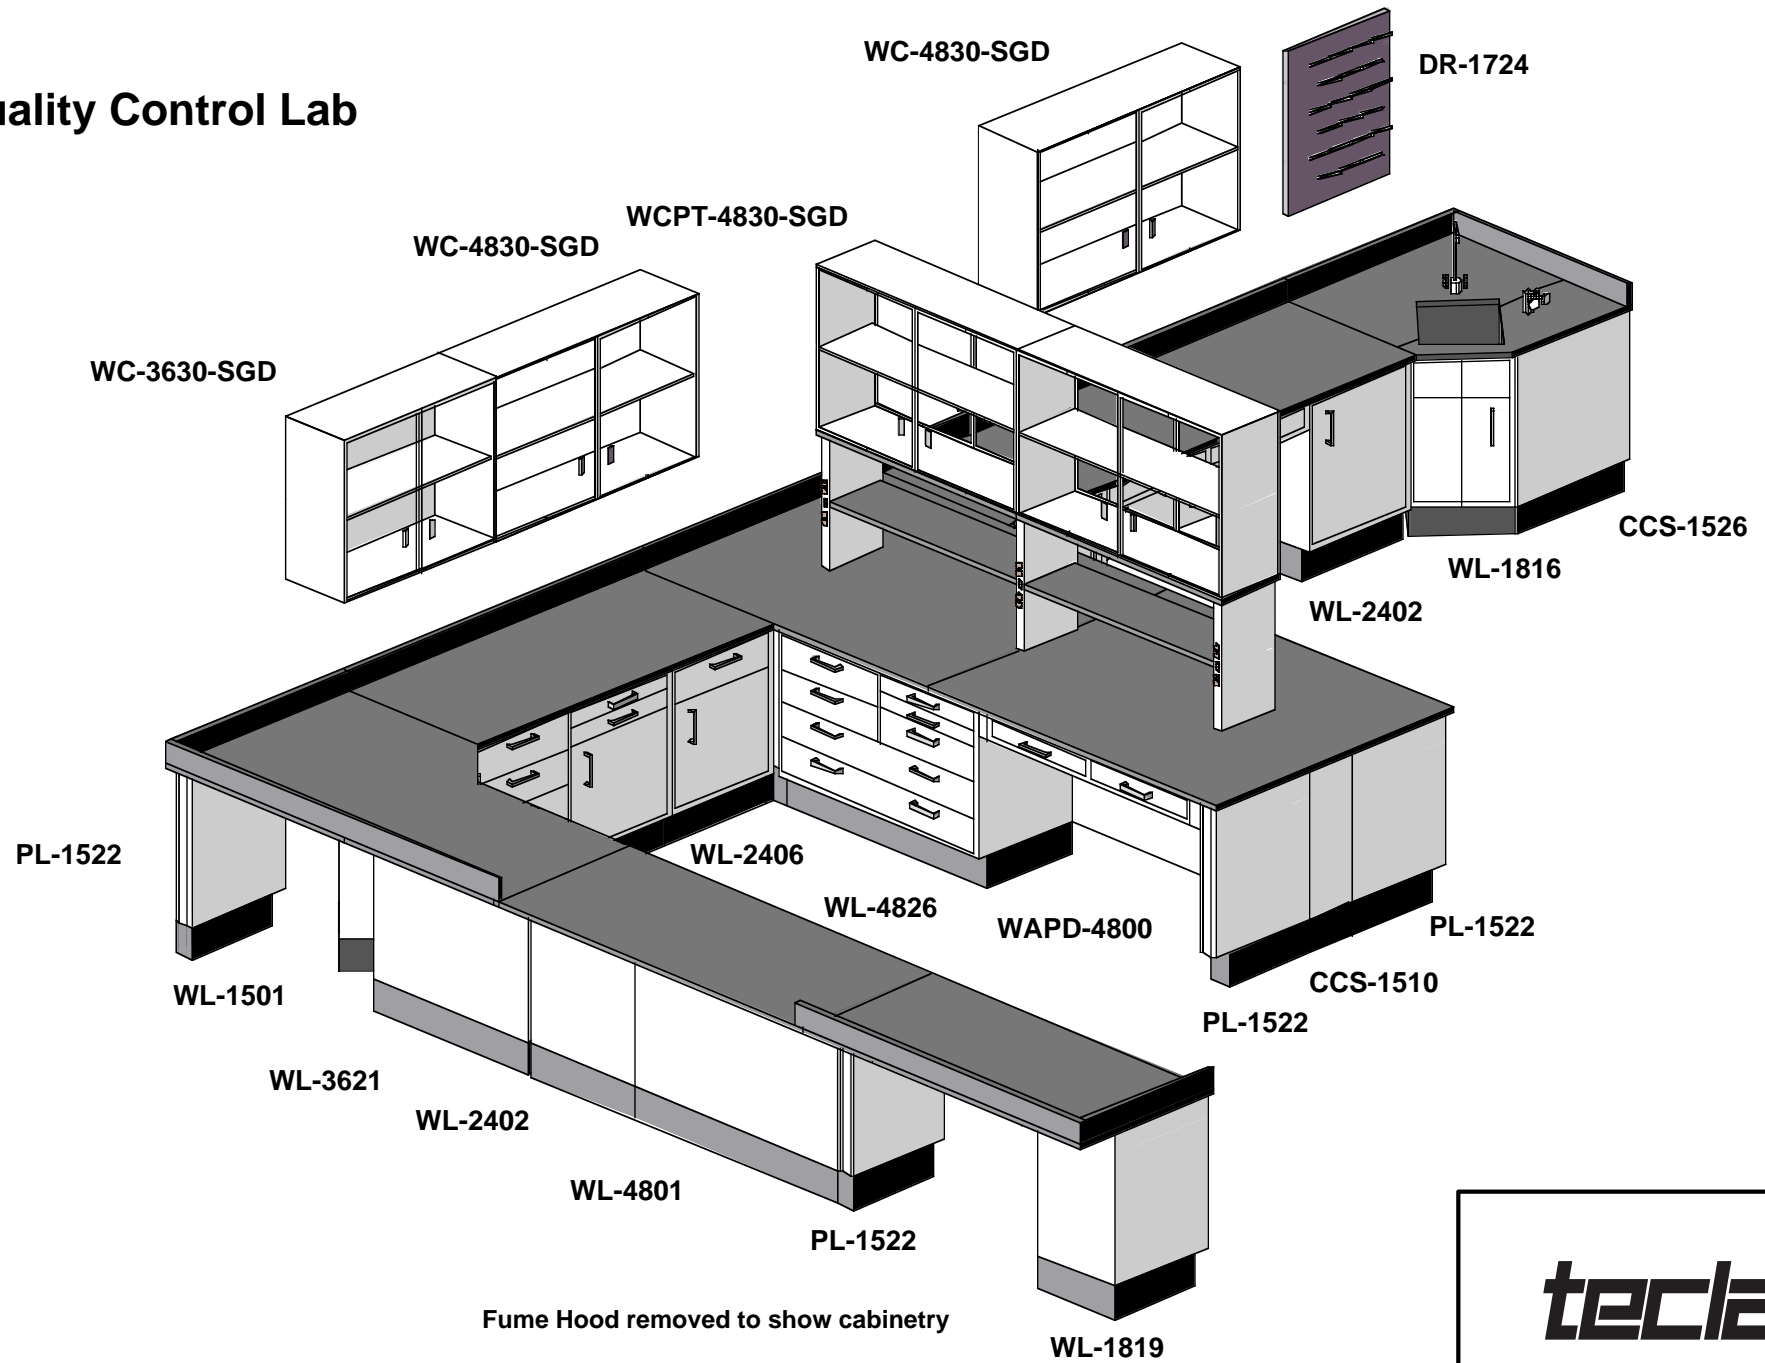

Quality Control Lab

teclab[®]

Quality Control Lab

teclab[®]

WC-3630-SGD

DR-1724

WC-4830-SGD

WCPT-4830-SGD

FH-48

WC-4830-SGD

CCS-1508

WL-3601

WL-2406

CCS-1516

WL-2405

WAPD-3000

WL-4810

WL-1805

WL-4801

WL-4812

WL-2424

Process Lab

teclab[®]

Process Lab