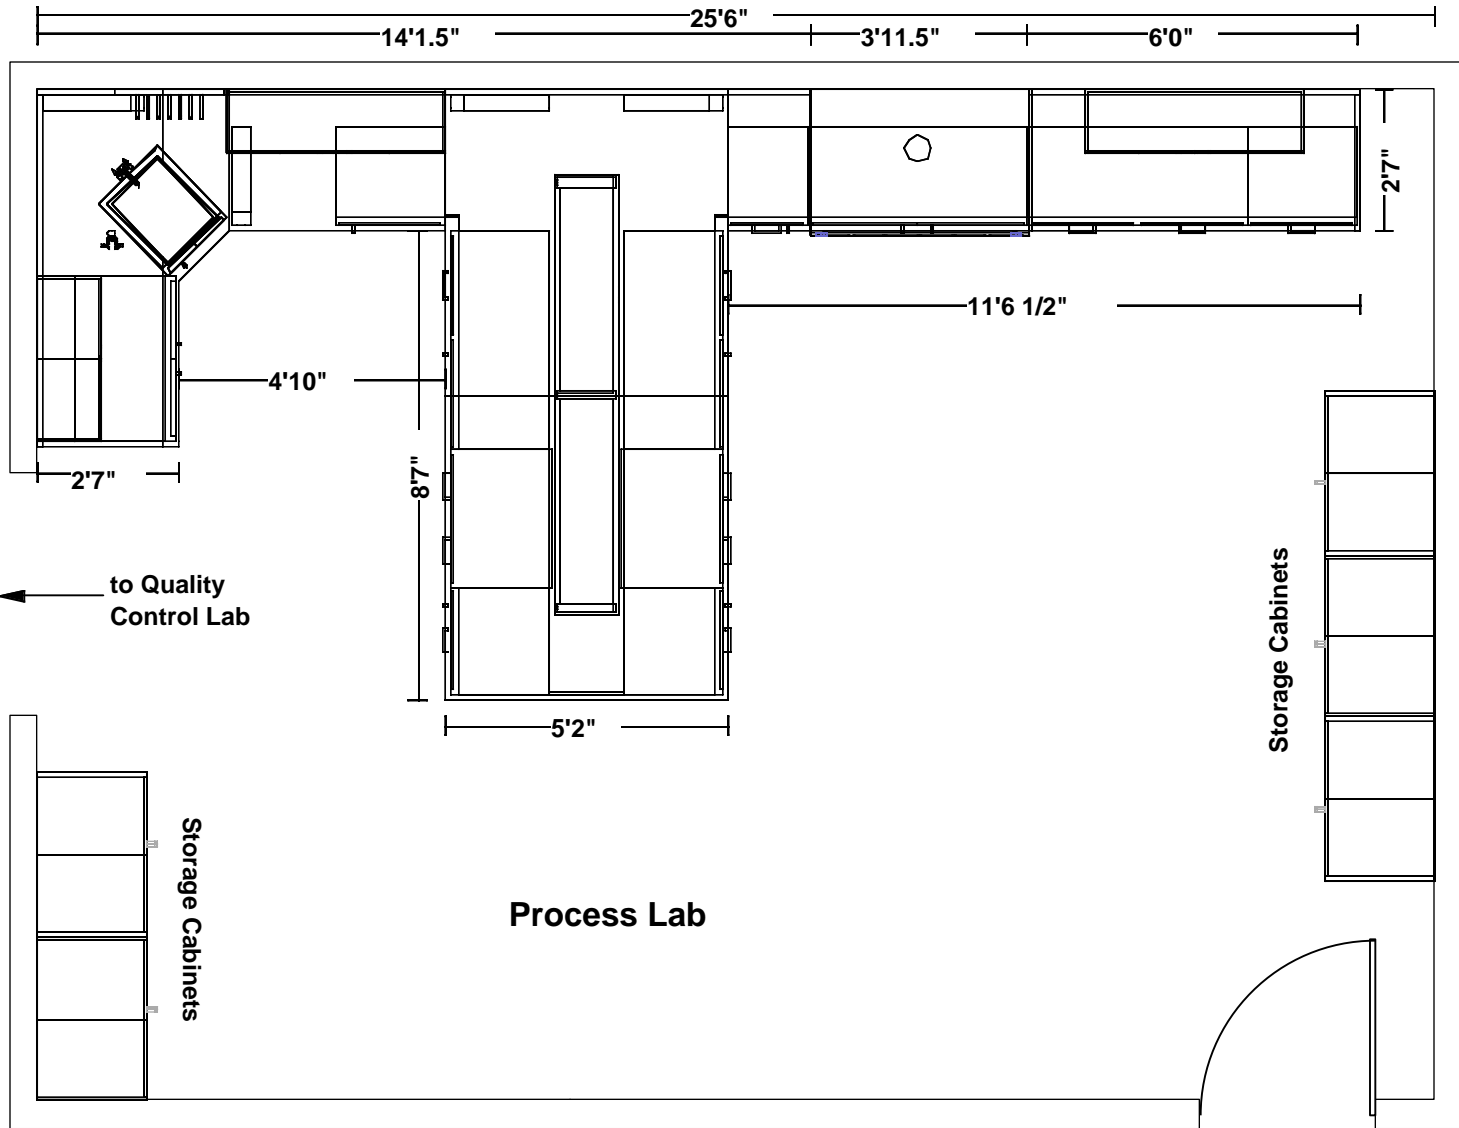

Quality Control Lab

teclab[®]

Quality Control Lab

teclab[®]

WC-3630-SGD

DR-1724

WC-4830-SGD

WCPT-4830-SGD

FH-48

WC-4830-SGD

CCS-1508

WL-3601

WL-2406

CCS-1516

WL-2405

WAPD-3000