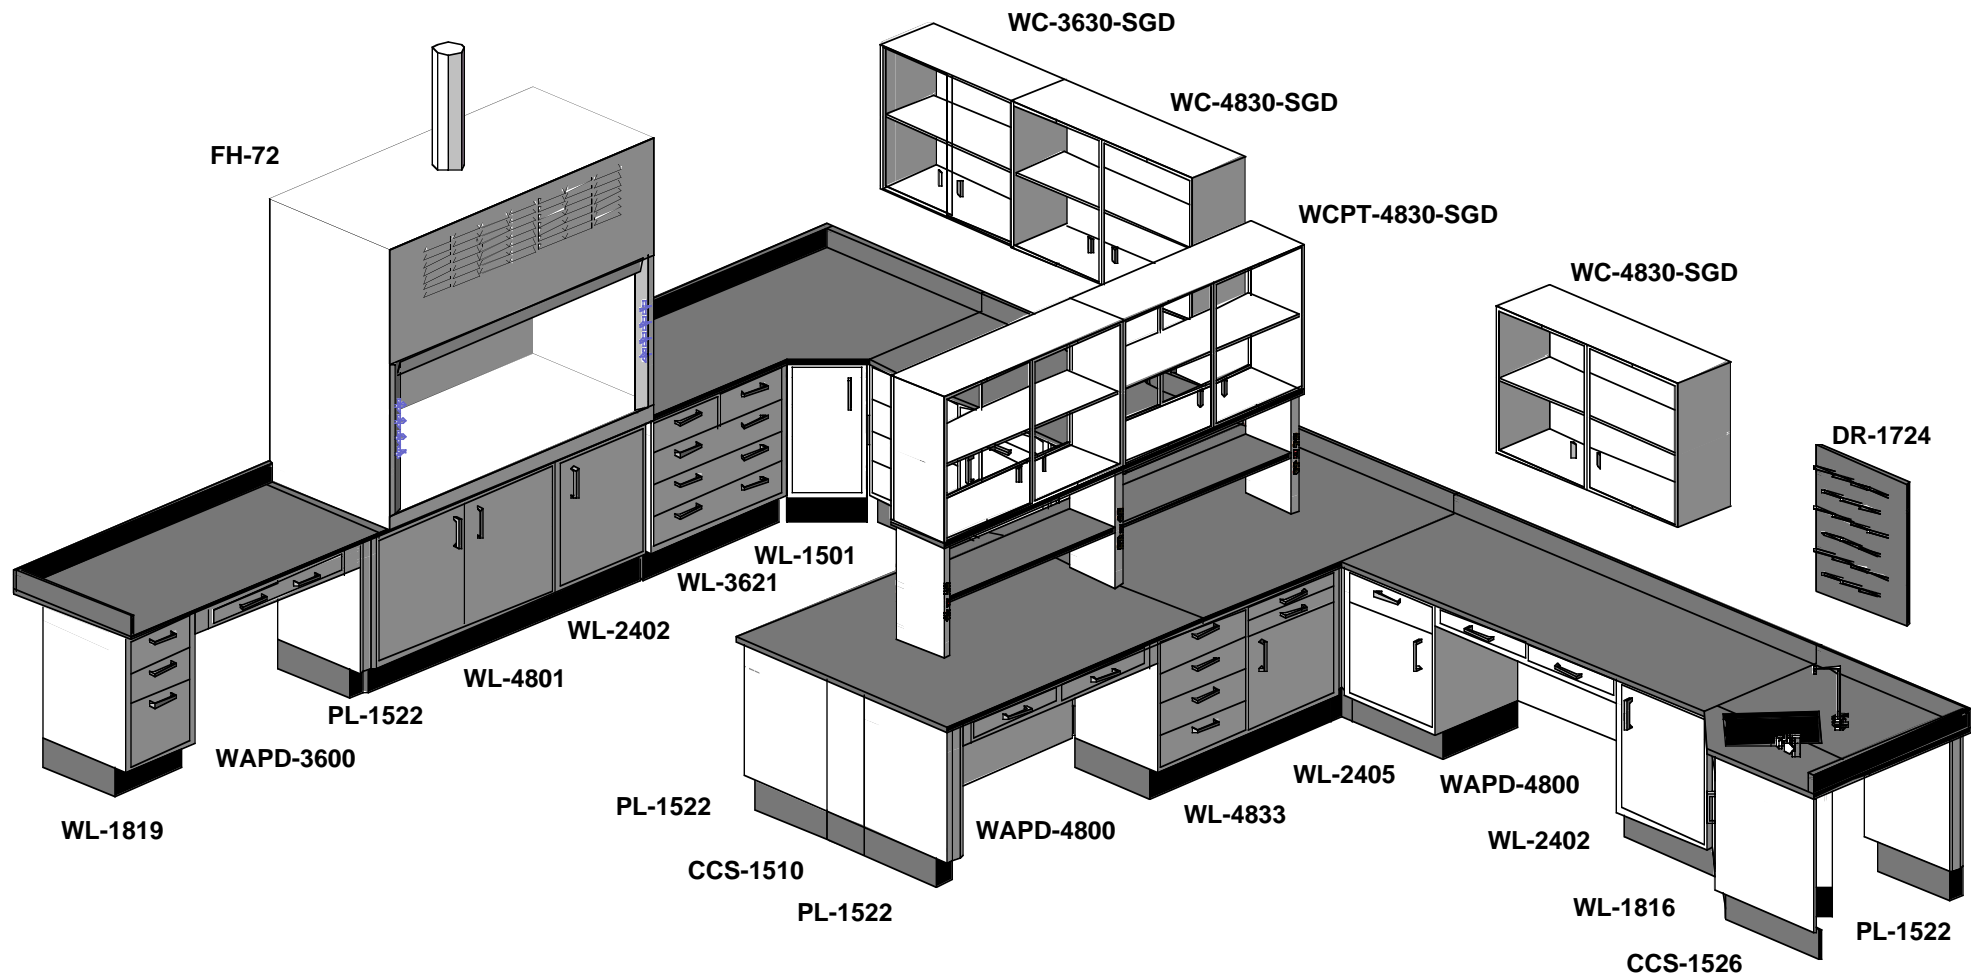

Quality Control Lab

teclab[®]

Quality Control Lab

teclab[®]

WC-3630-SGD

DR-1724

WC-4830-SGD

WCPT-4830-SGD

FH-48

WC-4830-SGD

CCS-1508

WL-3601

WL-2406

CCS-1516

WL-2405

WAPD-3000

WL-4810

WL-1805

WL-4801

WL-4812

WL-2424

Process Lab

teclab[®]

Process Lab