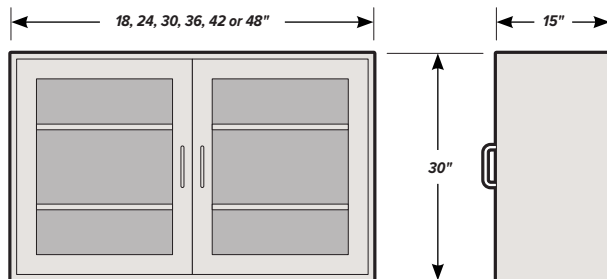

TYPICAL WALL CABINET DIMENSIONS

FINISH OPTIONS

Powder coated steel components or brushed stainless steel finish.