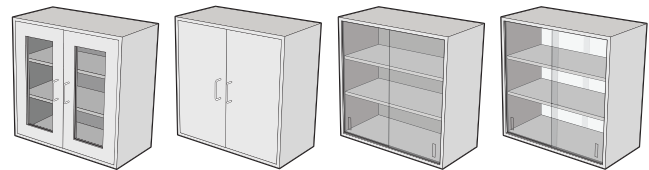

Designed with our exclusive Double Wall construction using heavy-duty 18 gauge, furniture grade, cold rolled steel on all parts including shelves and doors.

Tops and bottoms of all cabinets feature solid construction for added strength and durability and use of our exclusive Teclab heavy-duty wall mounting bracket system allows for simple yet solid installation.

Sturdy reinforced shelves are adjustable in 2" increments. Wall Cabinets come standard with 2 shelves, however additional shelves are available to match your storage needs.

All Teclab Wall Cabinets are available with solid double wall steel or tempered safety glass doors. Glass doors can be ordered in clear or smoked glass. We attach these doors with durable industrial grade hinges for years of trouble free use and utilize stylish stainless steel handles for a professional look.

Environmentally responsible textured powder coatings are used for a durable, long-lasting finish. Standard and special order colors allow you to personalize your laboratory.

Teclab Wall Cabinets are also offered in stainless steel for the ultimate in durability and performance.

All Teclab Wall Cabinets are available with solid steel or glass doors. Sliding glass doors are also available

TYPICAL WALL CABINET DIMENSIONS

FINISH OPTIONS

Powder coated steel components or brushed stainless steel finish.