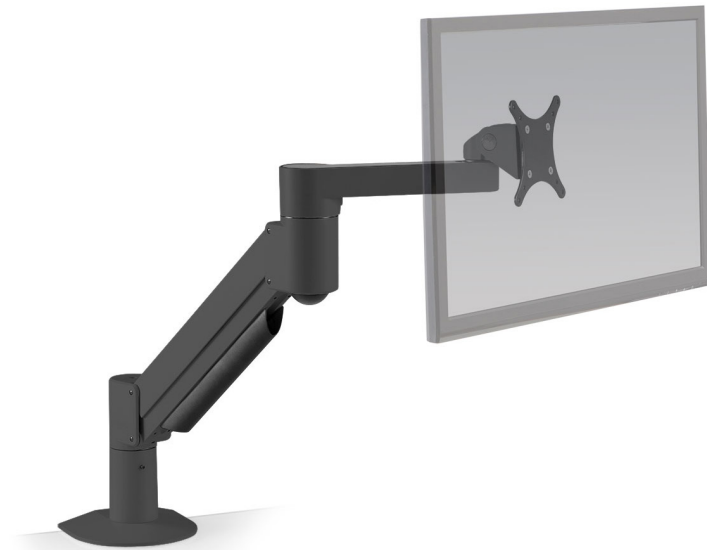

**MONITOR ARM (MAHD-7500)**

**MAHD-7500 SPECIFICATIONS**

- Screen Size:** Up to 43"
- Height Adjustment:** 18"
- Extension Range:** 27"
- Max Monitor Height:** 19"
- Mount Configurations:** Desk Edge, Thru-Desk, Grommet, Wall, Reverse Wall, Side Bolt
- VESA Compatibility:** 75 & 100mm, adapter included
- Warranty:** 10 Years
- Weight Capacity:** 13 lbs.  
(up to 40 lb. versions available on request)

**FINISH:** Black  
(White and Silver are available on request)

**Six Mounting Options**

Features an innovative mount which offers six mounting options in one kit.