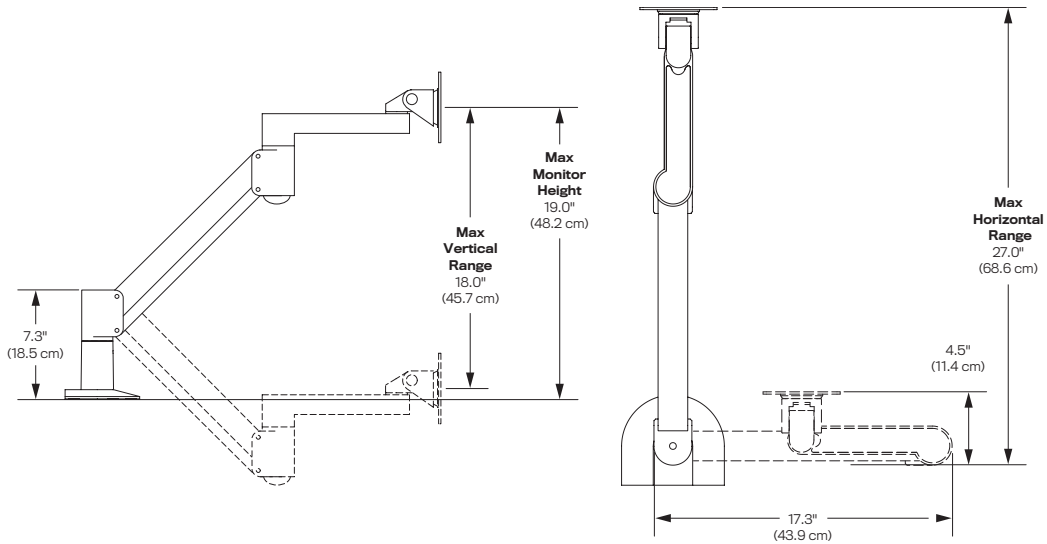

**MONITOR ARM (MAHD-7500)**

**MAHD-7500 SPECIFICATIONS**

- Screen Size:** Up to 43"
- Height Adjustment:** 18"
- Extension Range:** 27"
- Max Monitor Height:** 19"
- Mount Configurations:** Desk Edge, Thru-Desk, Grommet, Wall, Reverse Wall, Side Bolt
- VESA Compatibility:** 75 & 100mm, adapter included
- Warranty:** 10 Years
- Weight Capacity:** 13 lbs.  
(up to 40 lb. versions available on request)

**FINISH:** Black  
(White and Silver are available on request)

**Six Mounting Options**

Features an innovative mount which offers six mounting options in one kit.