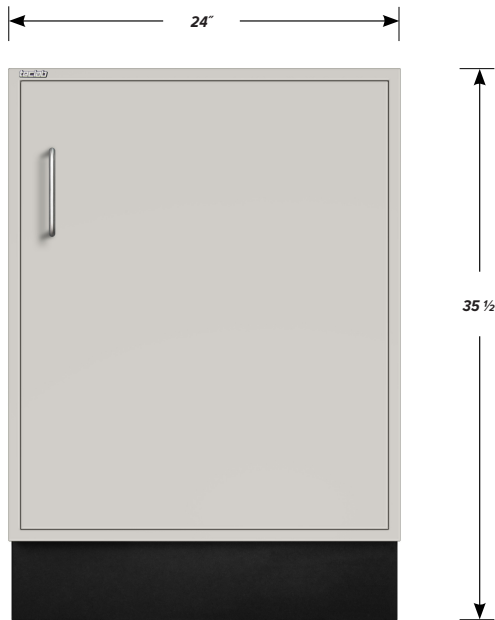

WL-2402 FEATURES

One "D" door with LH pull base cabinet.

Cabinet Dimensions: 24" wide, 35 1/2" high, 22" deep

"D" Door with Left Hand Pull

Door Face Dimensions: 22 3/8" wide, 27 3/16" high, 1" thick.

TOP

FRONT

SIDE