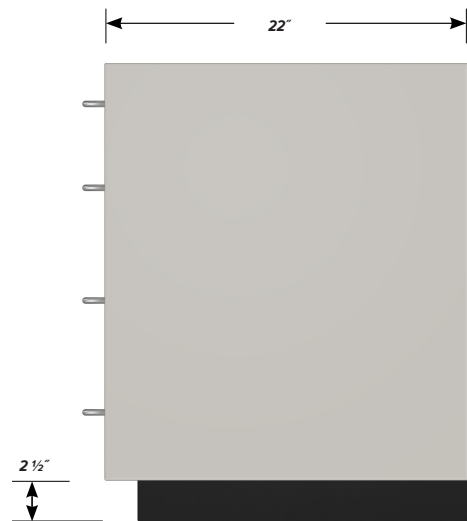

DL-3604 FEATURES

Two half-width "A" drawer, six half-width "B" drawer base cabinet.

Cabinet Dimensions: 36" wide, 28" high, 22" deep

"A" Drawer (half-width)

Drawer Face Dimensions: 16 3/8" wide, 3 1/4" high, 1" thick.
 Drawer Body Inside Dims.: 13 7/8" wide, 2" high, 19 1/2" deep.
 Weight Capacity: 75 lbs.

Top "A" drawer can be replaced with a writing surface.

"B" Drawer (half-width)

Drawer Face Dims.: 16 3/8" wide, 6 1/16" high, 1" thick.
 Drawer Body Inside Dims.: 13 7/8" w, 5" h, 19 1/2" deep.
 Weight Capacity: 75 lbs.

TOP

FRONT

SIDE