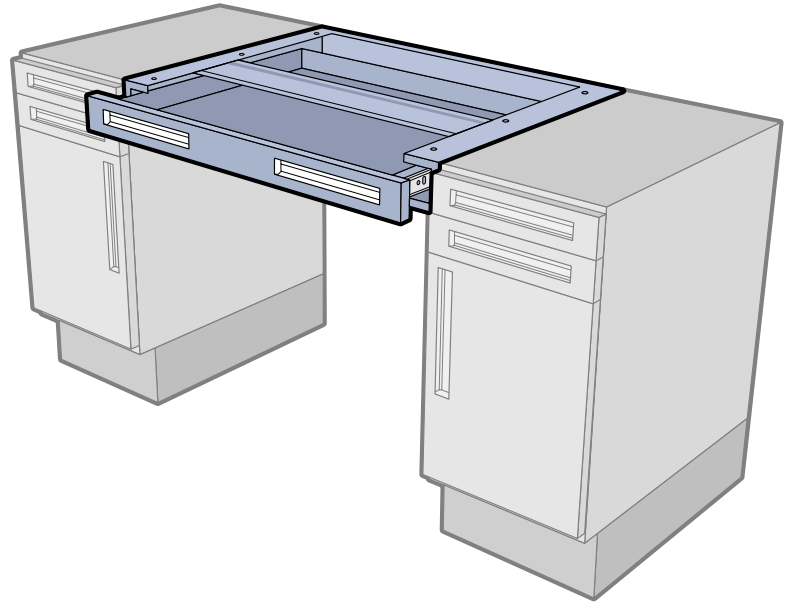

APD-1500

Case:

15" wide x 3 7/32" high x 27" deep.

Drawer Inside Dimensions:

12" wide x 2" high x 25 1/2" deep.

Weight Capacity: 75lbs.

APD-2200

Case:

22" wide x 3 7/32" high x 27" deep.

Drawer Inside Dimensions:

19" wide x 2" high x 25 1/2" deep.

Weight Capacity: 75lbs.

APD-3000

Case:

30" wide x 3 7/32" high x 27" deep.

Drawer Inside Dimensions:

27" wide x 2" high x 25 1/2" deep.

Weight Capacity: 75lbs.

APD-3600

Case: 36" wide x 3 7/32" high x 27" deep.

Drawer Inside Dimensions:

33" wide x 2" high x 25 1/2" deep.

Weight Capacity: 75lbs.

Drawers can be removed using latches on drawer slides.