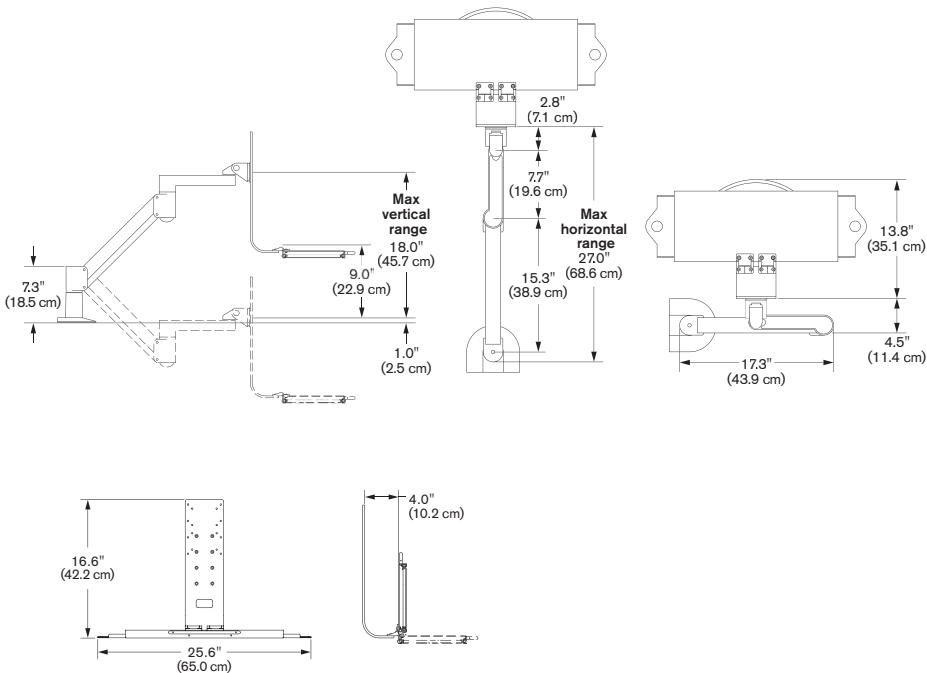

MONITOR ARM WITH KEYBOARD HOLDER (MAHD-7509)

MAHD-7509 SPECIFICATIONS

Screen Size: Up to 27"

Height Adjustment: 18"

Extension Range: 27"

Max Monitor Height: 17"

Mount Configurations: Desk Edge, Thru-Desk, Grommet, Wall, Reverse Wall, Side Bolt

VESA Compatibility: 75 & 100mm, adapter included

Warranty: 10 Years

Weight Capacity: 23 lbs.

FINISH: Black

(White and Silver are available on request)

Six Mounting Options

Features an innovative mount which offers six mounting options in one kit.

Built-in mouse tray accommodates left and right handers.