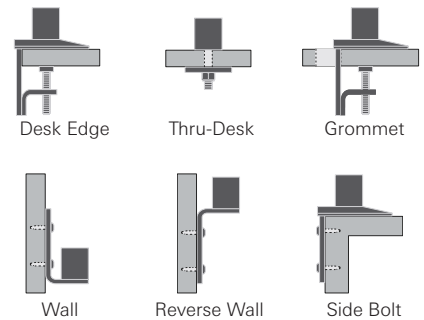

MONITOR ARM WITH KEYBOARD HOLDER (MAHD-7509)

MAHD-7509 SPECIFICATIONS

Screen Size: Up to 27"

Height Adjustment: 18"

Extension Range: 27"

Max Monitor Height: 17"

Mount Configurations: Desk Edge, Thru-Desk, Grommet, Wall, Reverse Wall, Side Bolt

VESA Compatibility: 75 & 100mm, adapter included

Warranty: 10 Years

Weight Capacity: 23 lbs.

FINISH: Black

(White and Silver are available on request)

Six Mounting Options

Features an innovative mount which offers six mounting options in one kit.

Built-in mouse tray accommodates left and right handers.