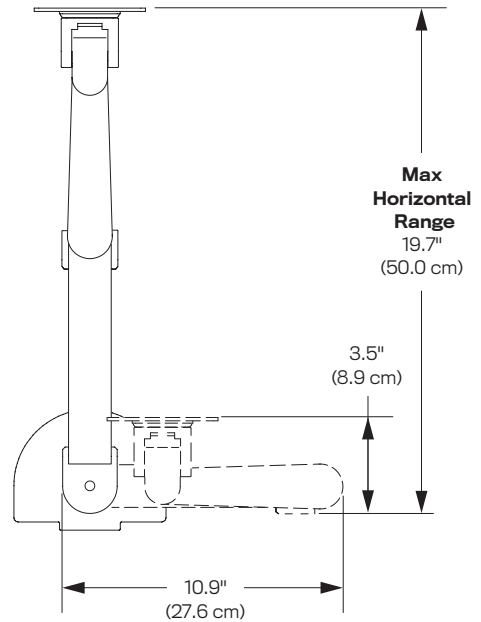

**MONITOR ARM (MAHD-3500)**

**MAHD-3500 SPECIFICATIONS**

**Screen Size:** Up to 27"

**Height Adjustment:** 9.5"

**Extension Range:** 19.7"

**Max Monitor Height:** 13.9"

**Mount Configurations:** Desk Edge, Grommet

**VESA Compatibility:** 75 & 100mm, adapter included

**Warranty:** 10 Years

**Weight Capacity:** 12 lbs.

(up to 38 lb. versions available on request)

**FINISH:** Black

(White and Silver are available on request)