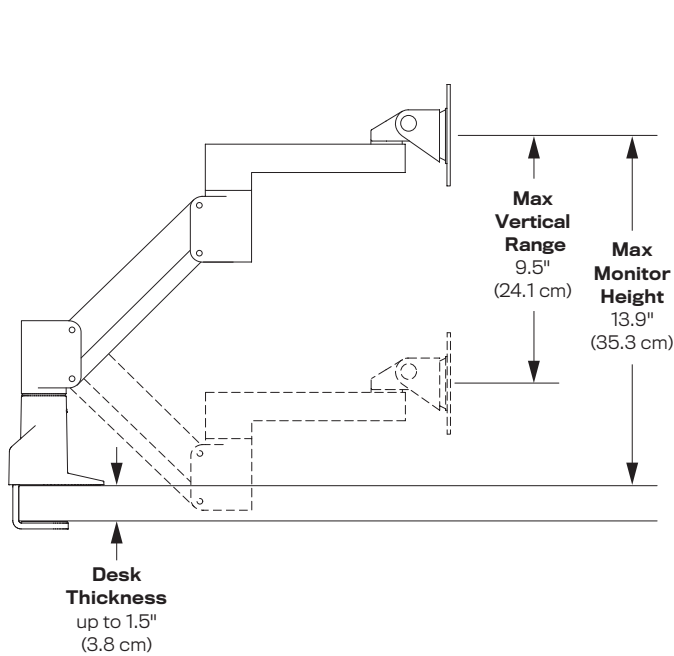

**MONITOR ARM (MAHD-3500)**

**MAHD-3500 SPECIFICATIONS**

**Screen Size:** Up to 27"

**Height Adjustment:** 9.5"

**Extension Range:** 19.7"

**Max Monitor Height:** 13.9"

**Mount Configurations:** Desk Edge, Grommet

**VESA Compatibility:** 75 & 100mm, adapter included

**Warranty:** 10 Years

**Weight Capacity:** 12 lbs.

(up to 38 lb. versions available on request)

**FINISH:** Black

(White and Silver are available on request)

**Mounting Options**

Desk Edge

Grommet